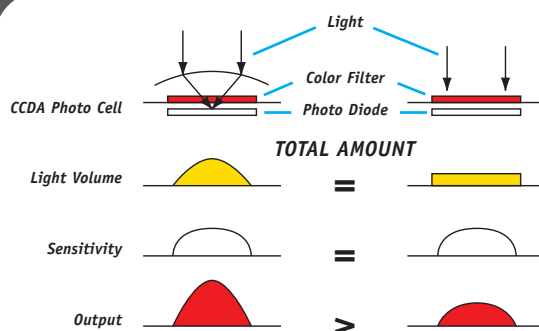

How the Microlens works