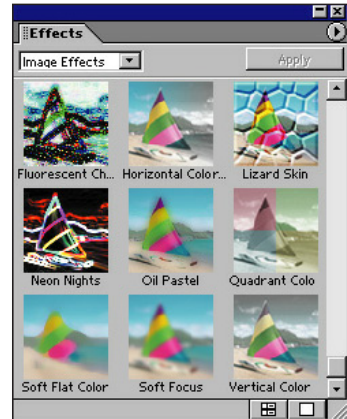

How the Microlens works

Key Features

- True 2400 x 4800 dpi scanning with EPSON Micro Step Drive and Matrix CCD™
- 48 bit in/out scanning capability for excellent colour reproduction
- Ultra high speed scanning
- QuickStart button for easy one-touch scanning, editing and copying
- Built in 4" x 9" transparency unit
- Intelligent EPSON SmartPanel interface for simple scanning to e-mail, OCR, Photo Editing and the Internet
- 'Scan to Web' feature for sharing photos via EPSON's Photo Sharing web site
- Adobe® Photoshop® Elements software
- Standard plug & play USB 2.0 interface and IEEE-1394 "FireWire"

High quality software

Whether you are scanning text documents, graphics or photos, the EPSON Perfection 2450 Photo has the software to ensure the ultimate results.

For text applications, software includes TextBridge Pro, an advanced OCR program which enables high-level scanning of text and turns them into editable files with amazing speed and accuracy. It can even recognise columns, pictures and drop caps – and recreate tables as word processing cell tables or spreadsheets.