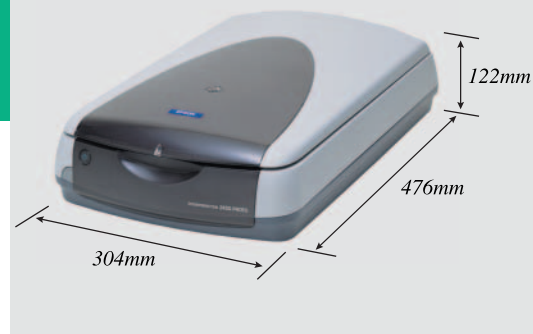

Minimum System Requirements

USB 2.0

Full Speed Mode

Microsoft® Windows® 98/2000 Professional/Me/XP
Home Edition/XP Professional (Pre-installed
model or upgrade of Windows® 98/Me/2000
Professional pre-installed model)
Mac OS® 8.1 with iMac update or later for iMac
Mac OS® 8.5 to 9.X for G3 or greater

High Speed Mode

Microsoft® Windows® XP Professional/XP Home
Edition (Pre-installed model or upgrade of
Windows® Me/2000 Professional pre-installed
model)

*USB 2.0 host driver is required.

*Download USB 2.0 host driver from Windows
Update site.

*Further OS support may be available from 3rd
party USB 2.0 card vendors. Please check your
local Epson web-site for latest compatibility
details.

IEEE1394 (FireWire)

Microsoft® Windows® 2000 Professional/Me/XP
Home Edition/XP Professional (Pre-installed
model or upgrade of Windows® Me/2000
Professional pre-installed model). Mac OS® 8.6 to
9.X (FireWire updater 2.1 or later required)

PC

Pentium Processor or greater, 32 MB RAM, VGA
Monitor (640 x 480) with 256 colours or greater
required, 800 x 600 recommended with 65,000
colours

Macintosh

Power PC Processor or greater, 32 MB RAM,
Monitor (640 x 480) with 256 colours or greater
required 800 x 600 with 65,000 colours
recommended

Warranty

1 year call-out

Optional extension to 3 years (ECPGRP25)

Optional upgrade to 3 years on-site (ECPGRP35)

To ensure you continue to enjoy complete confidence in your EPSON product, it is supported by a 1 year warranty. For additional peace of mind, optional EPSON CoverPlus Extended warranties can be purchased.

EPSON CoverPlus Extended Warranties

3 year warranty. Peace of mind. Minimal down time. EPSON Authorised Engineers and EPSON original spares used – providing assurance that the engineer repairing the product has been trained by EPSON and will use EPSON specific parts. Can be purchased like any other EPSON product. Each group has a unique part number.* Warranty is transferable if the product is sold on.

Contact your dealer or your local EPSON office for further details.

* Must be registered within 90 days of purchasing the product it is to cover.

EPSON (UK) Ltd,

Campus 100, Maylands Avenue,
Hemel Hempstead, Hertfordshire HP2 7TJ,
United Kingdom.

Telephone: +44 (0) 1442 261144

Fax: +44 (0) 1442 227227

E-mail: info@epson.co.uk

Home Page: www.epson.co.uk

For product support, call the EPSON Customer
Support Hotline on 08701 637766.

For Ireland, call 01 679 9016

Specifications subject to change.

All manufacturers trademarks acknowledged.

EPSON®