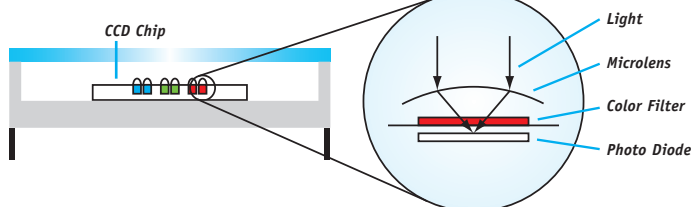

How the Microlens works